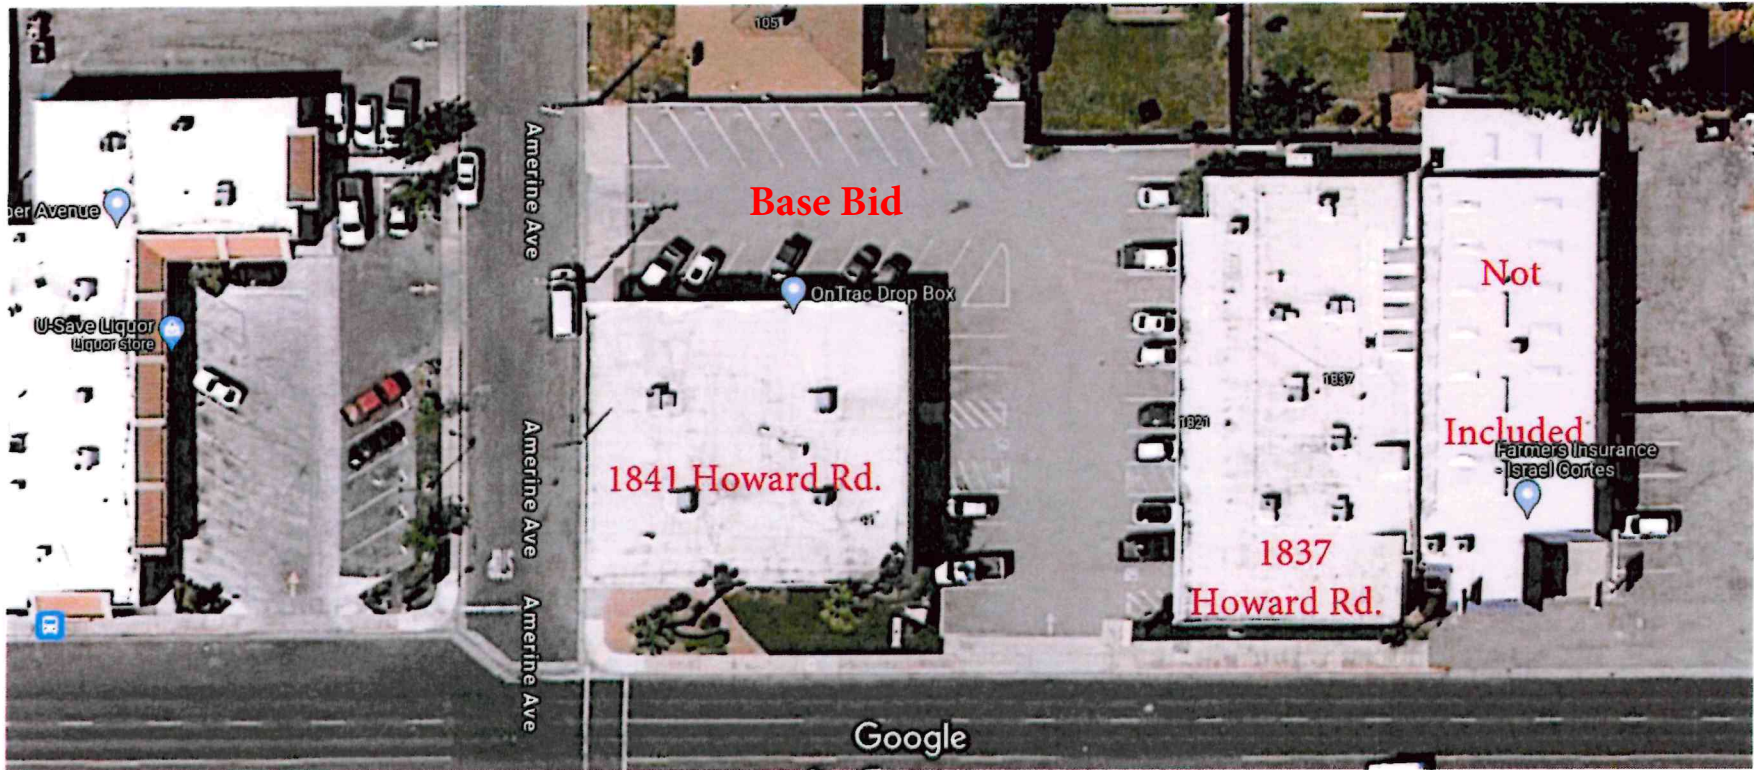

Eastin-Arcola School

Total Classrooms: 18
* Library, Music, Head Start, BTSA, and DAC rooms not included in classroom count.

Madera High School

Bid No.022724-Exterior Paint Projects

1/22/24, 11:41 AM

Google Maps

Google Maps

Imagery ©2024 Airbus, CNES / Airbus, Maxar Technologies, Map data ©2024 20 ft

Martin Luther King Middle School

Track

Baseball Diamond

Total Number of:
Available Rooms:
38 (44)

- KEY-----
- G Gas
 - E Electric
 - W Water
 - Roof Access
 - Bathrooms

Parking

Parking

Lilly Street