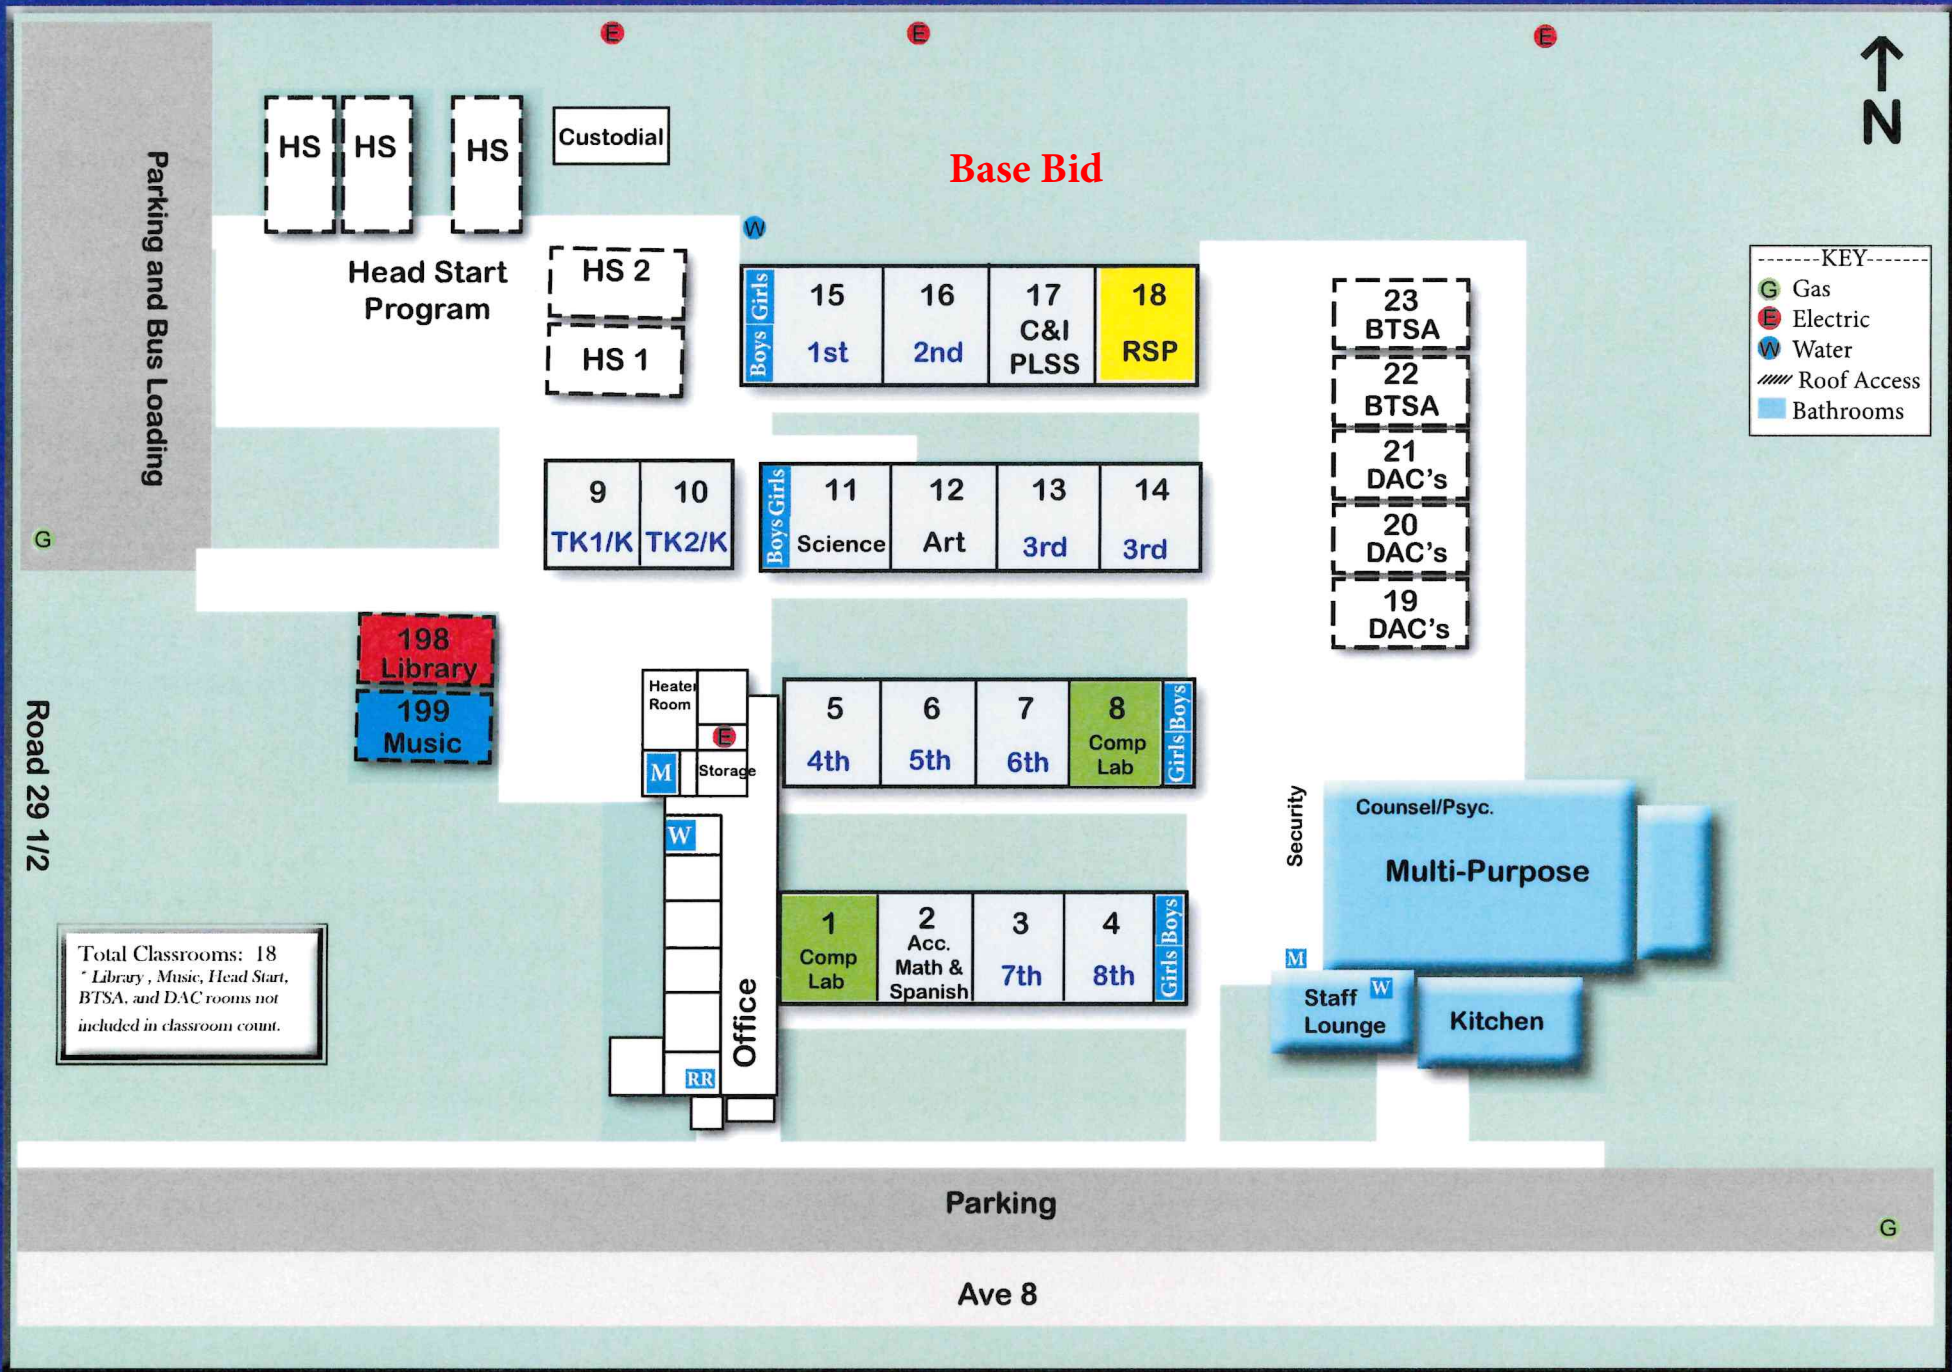

Eastin-Arcola School

Total Classrooms: 18
* Library, Music, Head Start, BTSA, and DAC rooms not included in classroom count.

Madera High School

Bid No.022724-Exterior Paint Projects

1/22/24, 11:41 AM

Google Maps

Google Maps

Imagery ©2024 Airbus, CNES / Airbus, Maxar Technologies, Map data ©2024 20 ft

Martin Luther King Middle School

Track

Baseball Diamond

Total Number of:
Available Rooms:
38 (44)

- KEY-----
- G Gas
 - E Electric
 - W Water
 - Roof Access
 - Bathrooms

Parking

Parking

Lilly Street