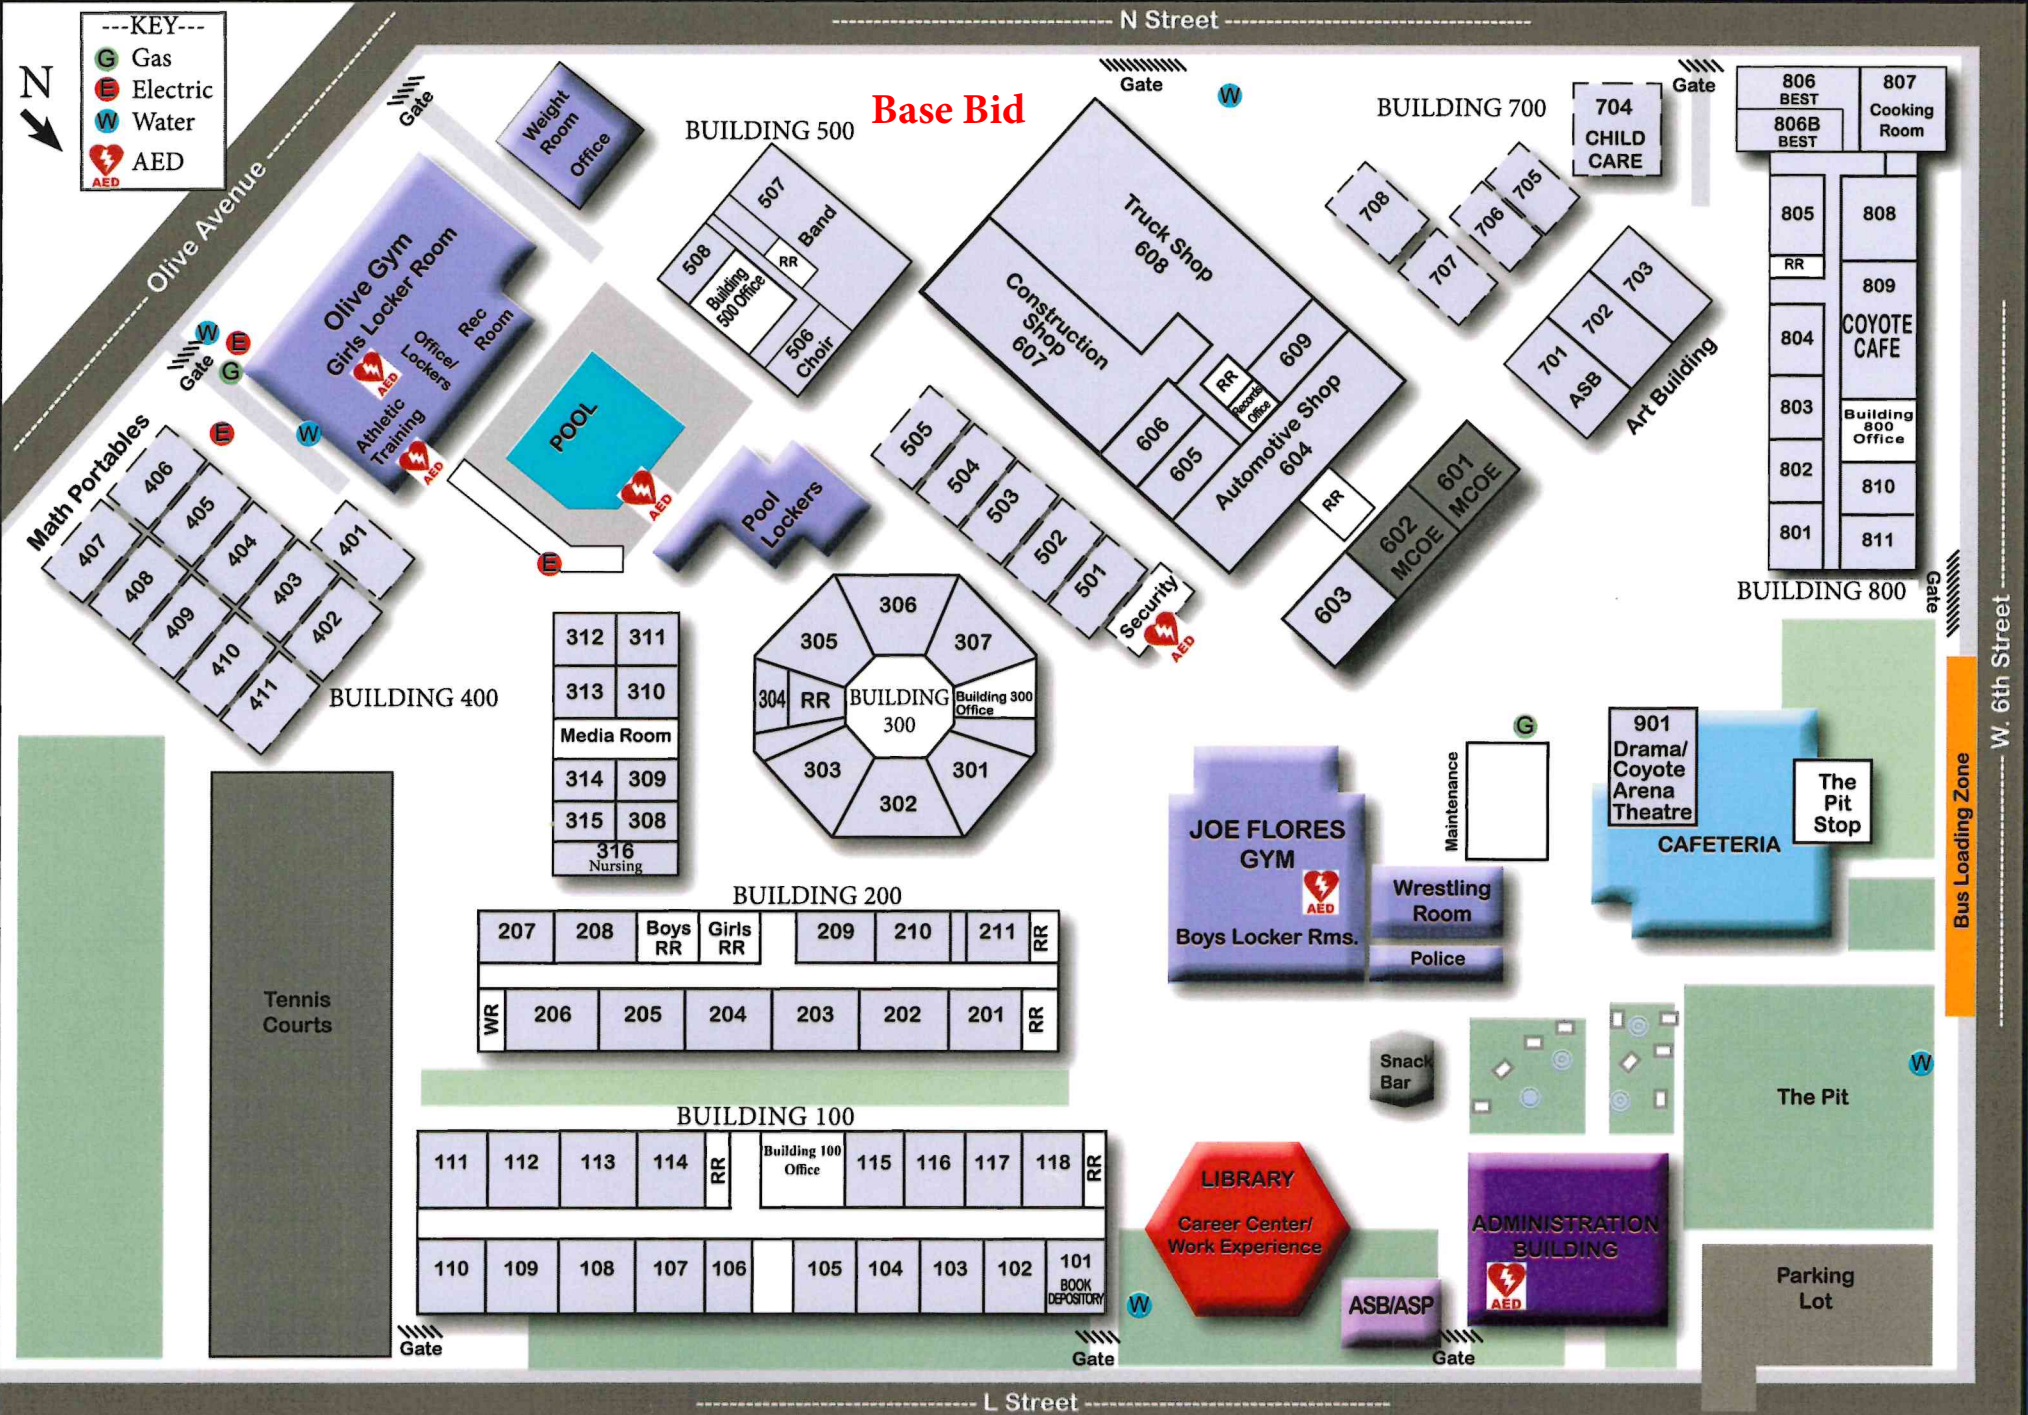

Eastin-Arcola School

Total Classrooms: 18
* Library, Music, Head Start, BTSA, and DAC rooms not included in classroom count.

Madera High School

Bid No.022724-Exterior Paint Projects

1/22/24, 11:41 AM

Google Maps

Google Maps

Imagery ©2024 Airbus, CNES / Airbus, Maxar Technologies, Map data ©2024 20 ft

Martin Luther King Middle School

Track

Baseball Diamond

Total Number of:
Available Rooms:
38 (44)

- KEY-----
- G Gas
 - E Electric
 - W Water
 - Roof Access
 - Bathrooms

Parking

Parking

Lilly Street