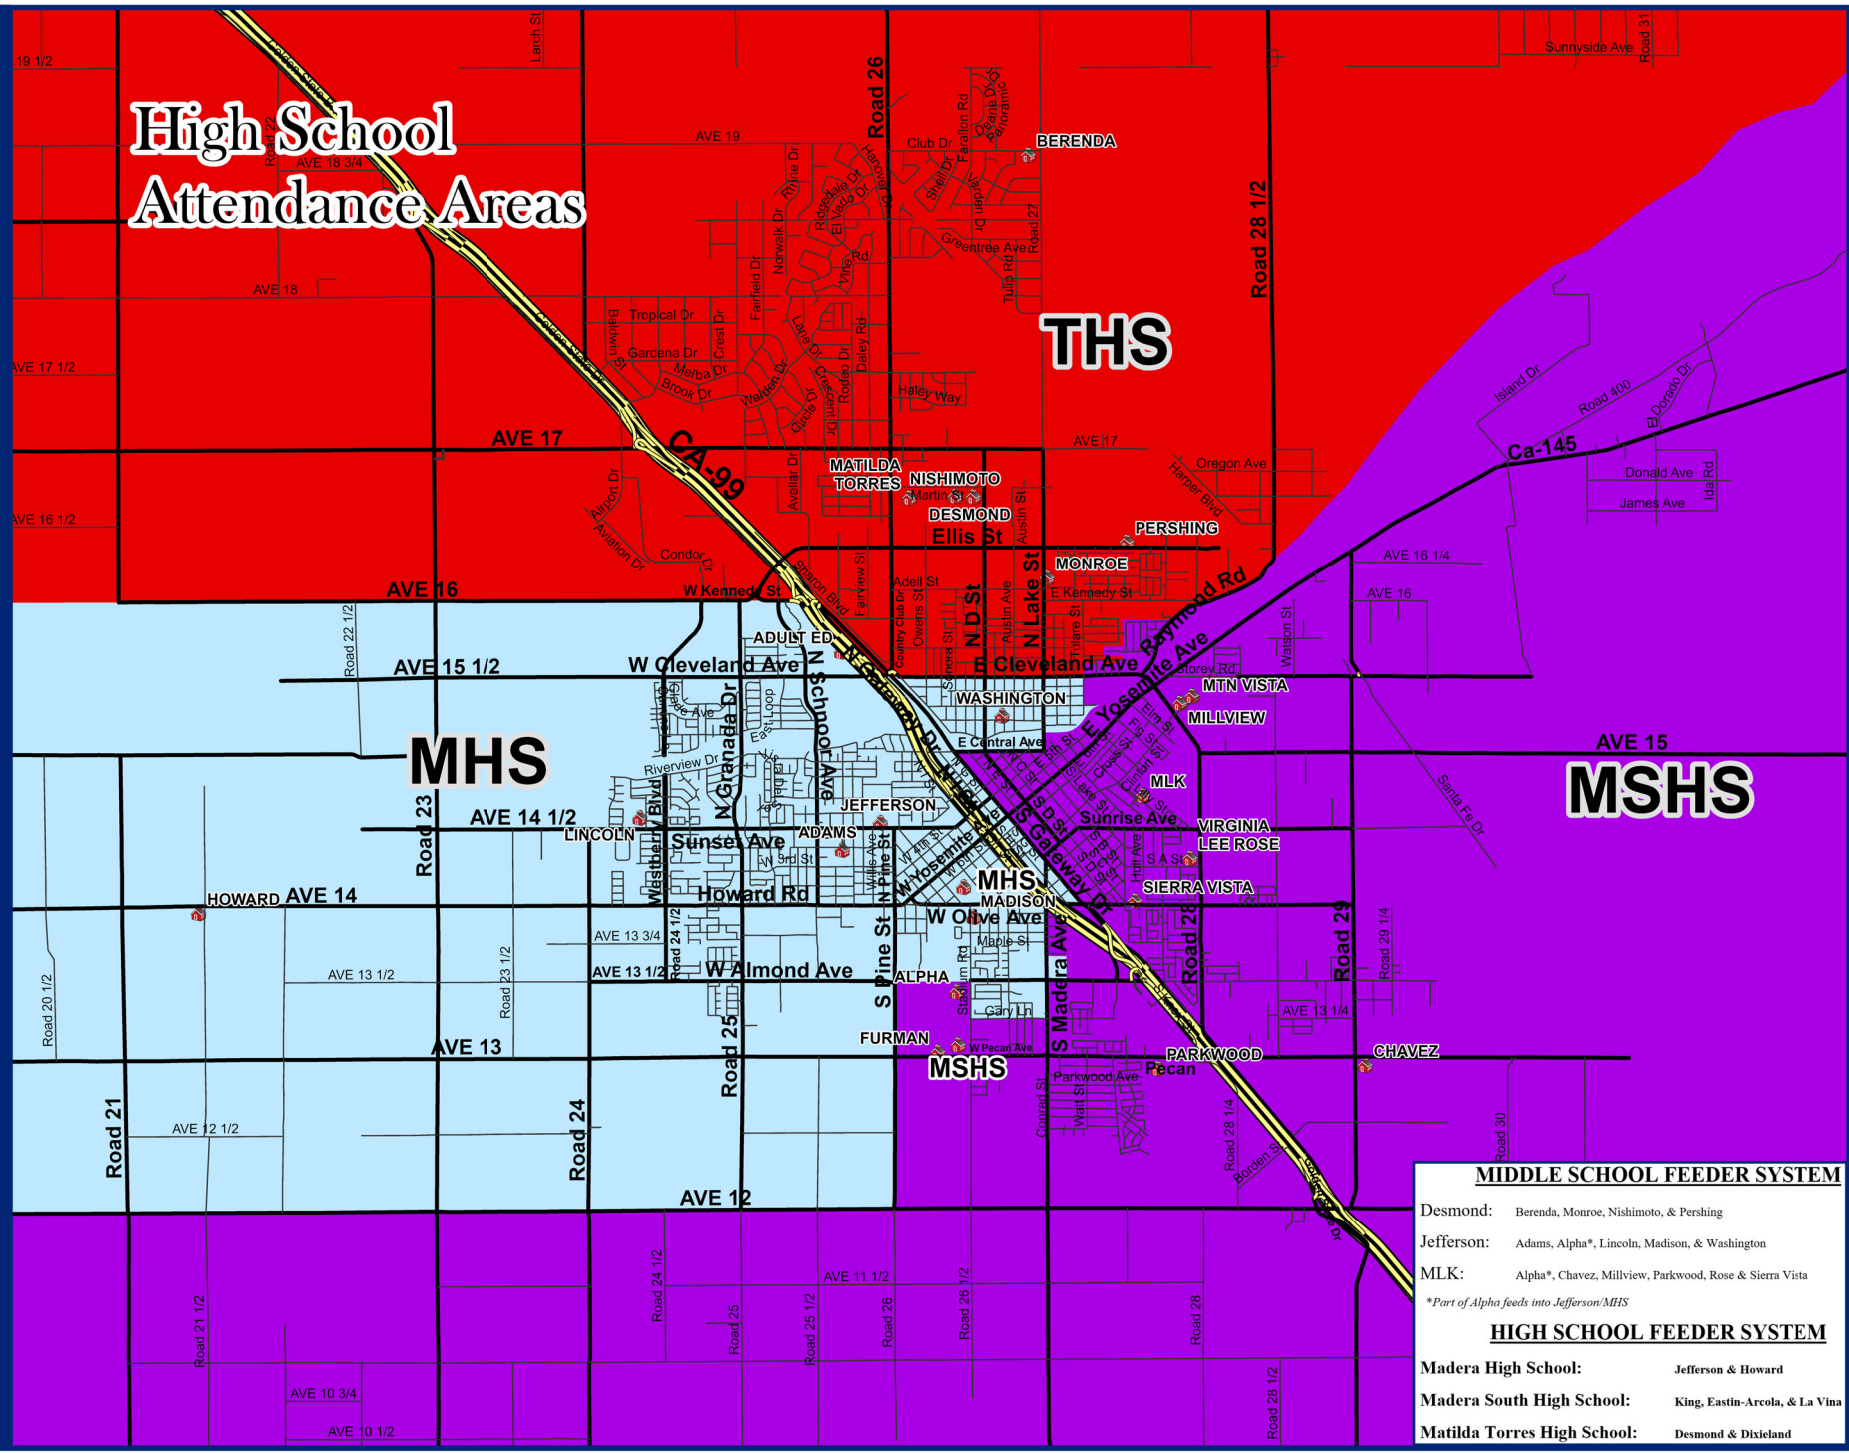

High School Attendance Areas

| MIDDLE SCHOOL FEEDER SYSTEM | |
|--|---|
| Desmond: | Berenda, Monroe, Nishimoto, & Pershing |
| Jefferson: | Adams, Alpha*, Lincoln, Madison, & Washington |
| MLK: | Alpha*, Chavez, Millview, Parkwood, Rose & Sierra Vista |
| <i>*Part of Alpha feeds into Jefferson/MHS</i> | |
| HIGH SCHOOL FEEDER SYSTEM | |
| Madera High School: | Jefferson & Howard |
| Madera South High School: | King, Eastin-Arcola, & La Vina |
| Matilda Torres High School: | Desmond & Dixieland |